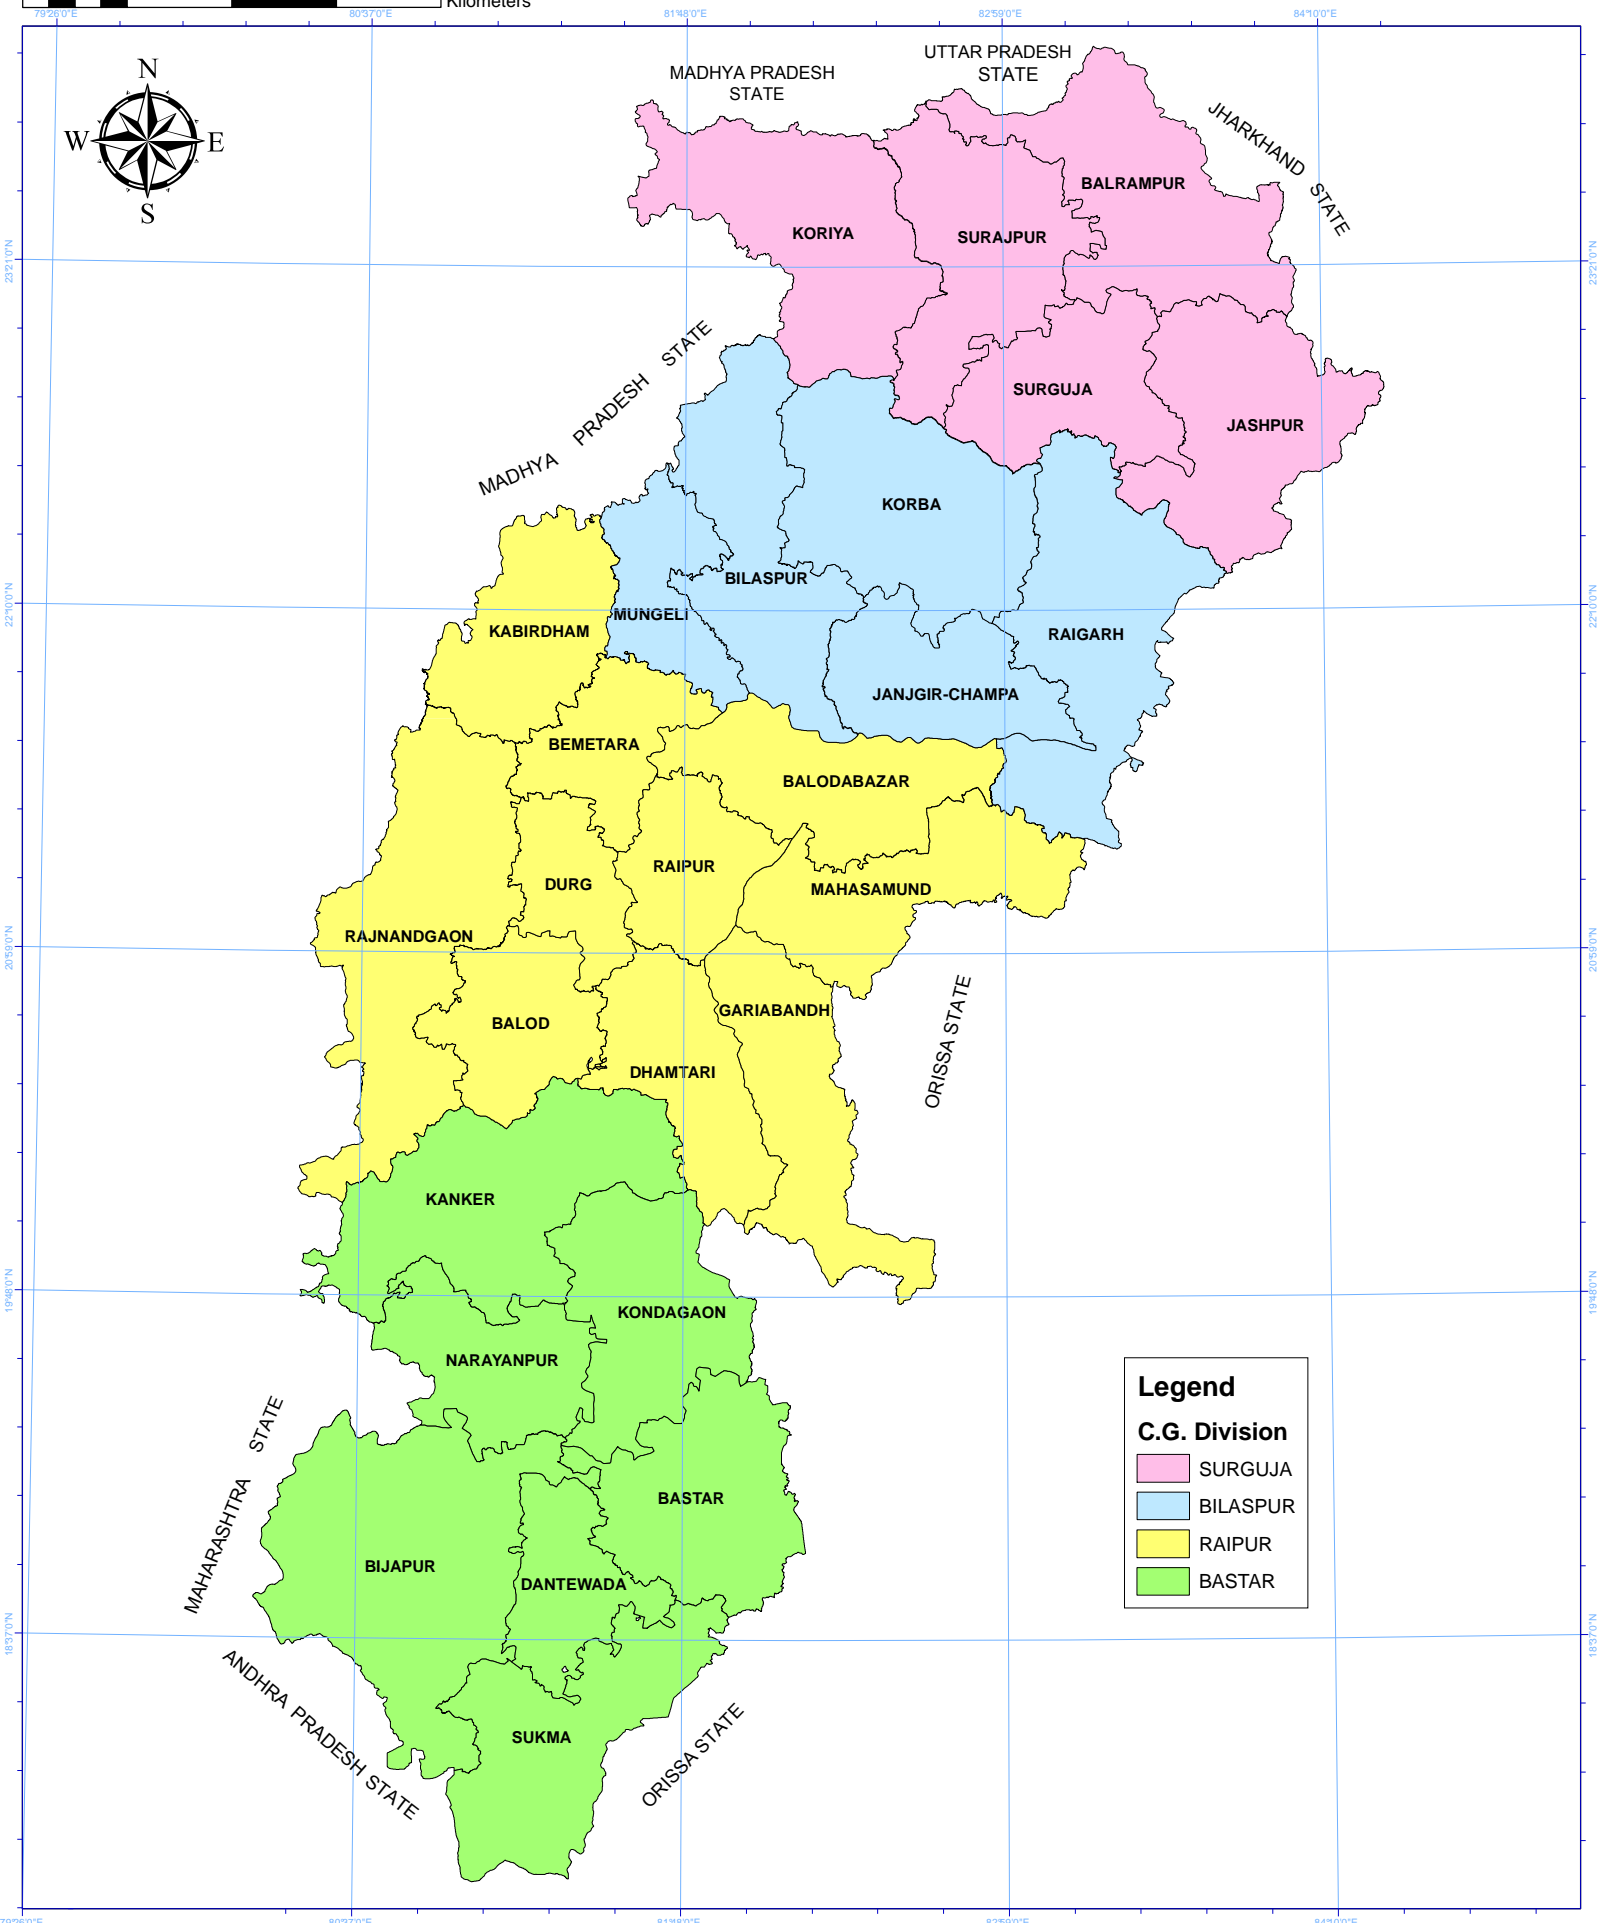

DIVISION MAP

Legend

C.G. Division

- SURGUJA
- BILASPUR
- RAIPUR
- BASTAR